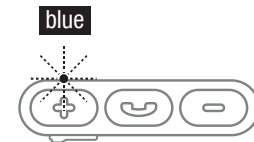

- Double Click:** Redial last outgoing call

- Short press:** Decrease volume

Connect it

1

- Long press (3") the middle button to **activate** (or deactivate) the headphones.

- Once turned on, the headphones enter automatically into **Pairing mode**

2

- The indication light is flashing **red-blue, alternately**.

3

- **Activate** Bluetooth mode on your BT device.
- **Search** for available devices and select **CRYSTAL AUDIO NB2**

4

- The indication light turns **blue, permanently**.
- Connection is successful.