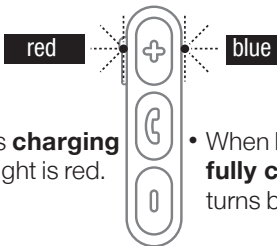

Connect:

- the **micro USB plug** into the headphone's port.
- the **USB plug** into any compatible USB device.

- While battery is **charging** the indication light is red.

- When battery has been **fully charged** the light turns blue.