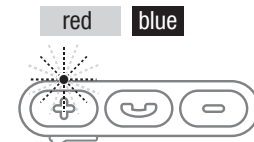

- Short press:** Play/Pause
- Long press (3s):** Turn ON/OFF

- Short press:** Decrease volume
- Long press (3s):** Previous track

Calls

- Short press:** Increase volume

- Short press:** Answer/End call

- Long press (1s):** Reject call

- Double Click:** Redial last outgoing call

- Short press:** Decrease volume

Connect it

1

- Long press (3") the middle button to **activate** (or deactivate) the headphones.

- Once turned on, the headphones enter automatically into **Pairing mode**

2

- The indication light is flashing **red-blue, alternately**.

3

- **Activate** Bluetooth mode on your BT device.
- **Search** for available devices and select **CRYSTAL AUDIO NB2**

4

- The indication light turns **blue, permanently**.
- Connection is successful.