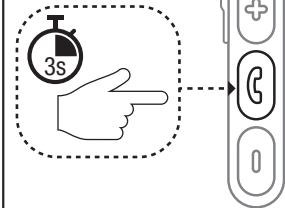

Connect it

1

- Long press (3") the middle button to **activate** (or deactivate) the headphones.

- Once turned on, the headphones enter automatically into **Pairing mode**

2

- The indication light is flashing **red-blue, alternately**.