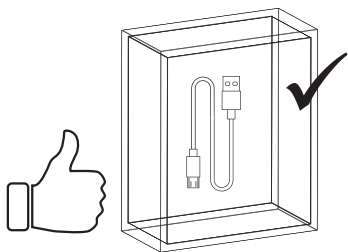

Connect:

- the **micro USB plug** into the headphone's port.
- the **USB plug** into any compatible USB device.

- While battery is **charging** the indication light is red.

- When battery has been **fully charged** the light turns blue.