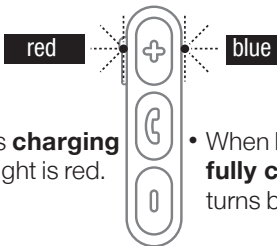

## In-ear Neckband Headphones

User Manual

Connect:

- the **micro USB plug** into the headphone's port.
- the **USB plug** into any compatible USB device.

- While battery is **charging** the indication light is red.
- When battery has been **fully charged** the light turns blue.