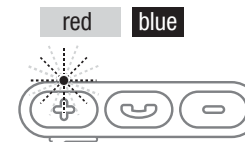

## Connect it

**1**

- Long press (3") the middle button to **activate** (or deactivate) the headphones.

- Once turned on, the headphones enter automatically into **Pairing mode**.

**2**

- The indication light is flashing **red-blue, alternately**.