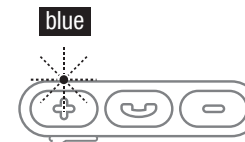

4

- The indication light turns **blue, permanently**.
- Connection is successful.