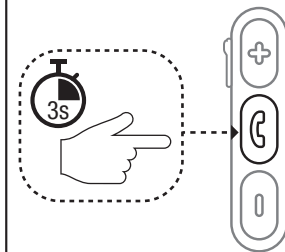

### Music

- Short press:** Increase volume
- Long press (3s):** Next track

- Short press:** Play/Pause
- Long press (3s):** Turn ON/OFF

- Short press:** Decrease volume
- Long press (3s):** Previous track

### Calls

- Short press:** Increase volume

- Short press:** Answer/End call

- Long press (1s):** Reject call
- Double Click:** Redial last outgoing call

- Short press:** Decrease volume

## Connect it

**1**

- Long press (3") the middle button to **activate** (or deactivate) the headphones.

- Once turned on, the headphones enter automatically into **Pairing mode**.

**2**

- The indication light is flashing **red-blue, alternately**.