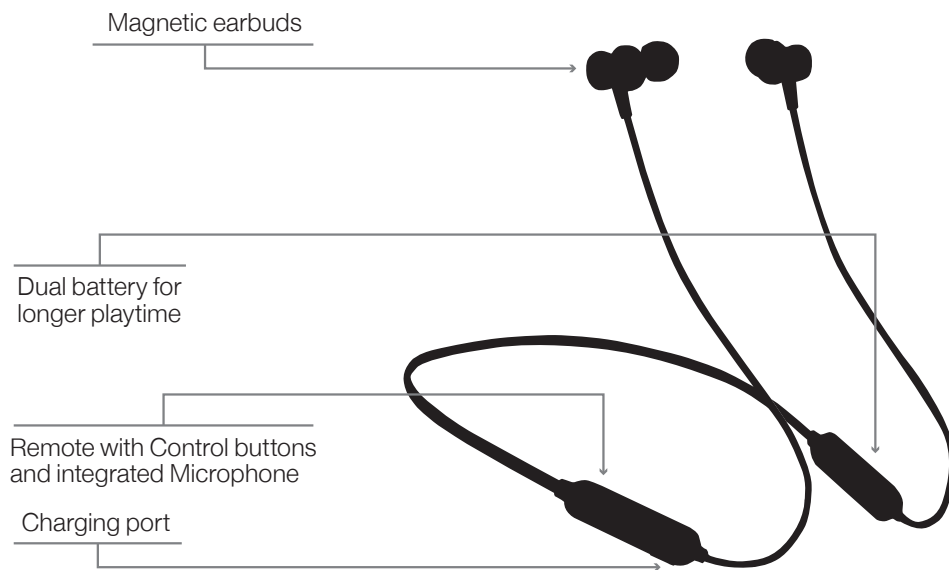

## Overview

Instruction manual

1 pair of Ear-fins

2 pairs of Ear-tips

micro USB charging cable