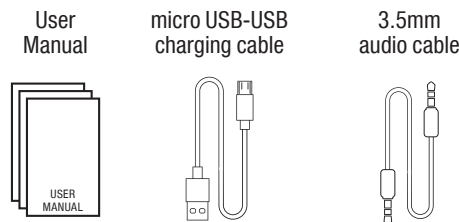

In the box

Clock

1. **1** Long press: **M**
2. **2** Adjust Time: **- +**
3. **3** Short press: **M**
4. **4** Adjust Minutes: **- +**
5. **5** Short press: **M**
6. **6** Adjust Indication (AM/PM vs 24h): **- +**
7. **7** Long press to confirm settings: **M**

Alarm 1 & 2 (5 Ringtones)

1. **1** Short press to select the 1st or 2nd Alarm mode: **M**
2. **2** Long press: **M** Adjust Time: **- +**
3. **3** Short press: **M** Adjust Minutes: **- +**
4. **4** Short press: **M** Choose Ringtone: **- +**
5. **5** Short press: **M** Choose between Recurring or 1 time: **- +**
6. **6** Short press: **M** Activate/Deactivate Alarm settings: **- +**
7. **7** Long press to confirm settings: **M**

! While ringing press shortly "M" to stop the Alarm. The Alarm goes automatically Off after 5 minutes if no button is pressed.

FM Radio

1. **1** Long press to automatically Scan & Save available radio stations:
2. **2** Short press to Mute sound:
3. **3** Long press to select saved radio station (previous/next): **⏪ ⏩**
4. **4** Short press to adjust volume: **⏪ ⏩**

Button

Button

Short press to select Function:
CLOCK
↓
BT
↓
FM

Short press to adjust Brightness:

OFF

USB

1. **1** Short press to Play/Pause:
2. **2** Long press to select song (previous/next): **⏪ ⏩**
3. **3** Short press to adjust volume: **⏪ ⏩**

! In order to safely eject and remove your USB stick press firstly button to change mode.

BLUETOOTH

1. **1** On your Bluetooth enabled device Search for the Alarm clock under the model name: **BTC2**

Tel. calls - Button

1. **1** Short press to Answer/End call:
2. **2** Double click to Redial last telephone number: **R**

WARNING

- This product is not a toy. Keep out of reach of children.
- This product is not waterproof. It should be kept away from any kind of liquids and places of extreme humidity, rain, snow.
- Low battery may lead to "Poor" or "Lost" Bluetooth connection.
- Do not overcharge the battery of the device.
- Avoid exposing the product to excessive heat sources such as fire, candles, radiators, direct sunlight etc.
- This product should not be treated as household waste. Please hand over to the applicable collection point for the recycling of electronic equipment.

DECLARATION OF CONFORMITY | Radio equipment and telecommunications terminal equipment, Directive 2014/53/EU | Crystal Audio hereby declares that the product, BTC2, is in conformity with provisions of the Directive 2014/53/EU. The complete text of the Declaration of conformity can be found on the following webpage: www.CrystalAudio.gr

WARRANTY

The product comes with a 1-year warranty starting from the purchase date. Warranty is valid only with the original proof of purchase (receipt or invoice). This warranty covers only the repair or replacement of the device and it is effective only in Greece.

Designed in Europe by Crystal Audio - Assembled in China with the highest quality standards. The Bluetooth® word mark and logos are registered trademarks owned by Bluetooth SIG Inc. and any use of such marks by Crystal Audio is under license. Other trademarks and trade names are those of their respective owners.

D & J DAMKALIDIS SA

44 Zefyrou str., P. Faliro, PC 175 64
Support: 210 9410888
email: desk@damkalidis.gr
www.CrystalAudio.gr