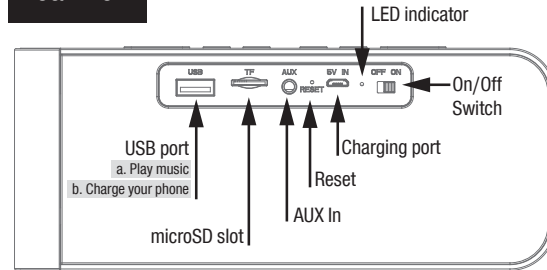

BTC2

Alarm - Clock

Overview

Technical Specifications

Power:	10W (2x 5W)
Drivers:	40mm
Impedance:	3Ω
Sensitivity:	80dB
Freq. Response:	80Hz-20KHz
Bluetooth version/Range:	v4.2 / up to 10m
Charging Port:	micro USB
Battery:	2200mAh
Charge Time:	≈ 3 hours
Dimensions:	190x78x52mm
Weight:	523g

Rear view