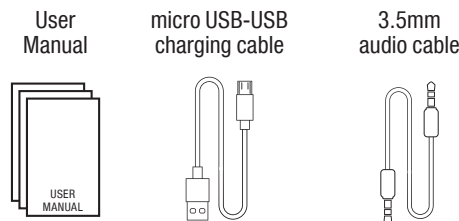

In the box

Clock

1. 1 Long press:
2. 2 Adjust Time:
3. 3 Short press:
4. 4 Adjust Minutes:
5. 5 Long press to confirm settings:

While in Clock Mode you may Activate or Deactivate the Alarm clock by pressing the ">" button shortly.

Alarm

1. 1 Short press to activate alarm clock:
2. 2 Long press:
3. 3 Adjust Time:
4. 4 Short press:
5. 5 Adjust Minutes:
6. 6 Long press to confirm settings:

Press any button to stop the Alarm while ringing. If no button is pressed while ringing, the Alarm stops automatically after one (1) minute.

FM Radio

1. 1 Short press to Scan and Save available radio stations **automatically**:
  2. 2 Short press to select a saved radio station:
  3. 3 Long press to Scan and Save radio stations **manually**:
  4. 4 Adjust Volume:
2. #### M Button
1. 1 Short press to switch between Modes: CLOCK → BT → FM
  2. 2 Long press to adjust the Brightness of the display: → OFF

USB

1. 1 Short press to Play/Pause:
2. 2 Short press to select song (previous/Next):
3. 3 Long press to Rewind/Forward:
4. 4 Adjust Volume:

In order to safely eject & remove your USB stick choose firstly a different Mode by pressing **M** button.

BLUETOOTH

1. 1 On your Bluetooth enabled device Search for the Alarm clock under the model name: **BTC1**
2. #### Tel. calls - Button
1. 1 Short press to Answer/End call:
  2. 2 Double click to Redial last telephone number:

WARNING

- This product is not a toy. Keep out of reach of children.
- This product is not waterproof. It should be kept away from any kind of liquids and places of extreme humidity, rain, snow.
- Low battery may lead to "Poor" or "Lost" Bluetooth connection.
- Do not overcharge the battery of the device.
- Avoid exposing the product to excessive heat sources such as fire, candles, radiators, direct sunlight etc.
- This product should not be treated as household waste. Please hand over to the applicable collection point for the recycling of electronic equipment.

DECLARATION OF CONFORMITY | Radio equipment and telecommunications terminal equipment, Directive 2014/53/EU | Crystal Audio hereby declares that the product, BTC1, is in conformity with provisions of the Directive 2014/53/EU. The complete text of the Declaration of conformity can be found on the following webpage: www.CrystalAudio.gr

WARRANTY

The product comes with a 1-year warranty starting from the purchase date. Warranty is valid only with the original proof of purchase (receipt or invoice). This warranty covers only the repair or replacement of the device and it is effective only in Greece.

Designed in Europe by Crystal Audio - Assembled in China with the highest quality standards. The Bluetooth® word mark and logos are registered trademarks owned by Bluetooth SIG Inc. and any use of such marks by Crystal Audio is under license. Other trademarks and trade names are those of their respective owners.

D & J DAMKALIDIS SA

44 Zefyrou str., P. Faliro, PC 175 64
Support: 210 9410888
email: desk@damkalidis.gr
www.CrystalAudio.gr