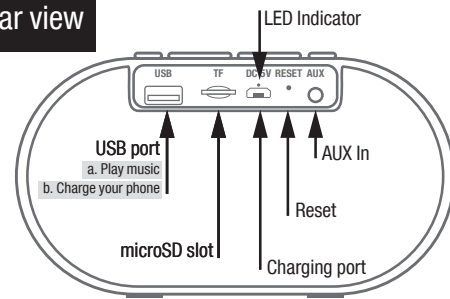

Δ & Ι ΔΑΜΚΑΛΙΔΗΣ ΑΕ

Ζεφύρου 44, Π. Φάληρο, ΤΚ 175 64
Τηλ. επικοινωνίας: 210 9410888
email: desk@damkalidis.gr
www.CrystalAudio.gr

BTC1

Alarm - Clock

User Manual

Overview

Technical Specifications

Power:	6W (2x 3W)
Drivers:	40mm
Impedance:	3Ω
Sensitivity:	80dB
Freq. Response:	120Hz-20KHz
Bluetooth version/Range:	v4.2 / up to 10m
Charging Port:	micro USB
Battery:	1500mAh
Charge Time:	≈ 4 hours
Dimensions:	152x84x50mm
Weight:	382g

Rear view

In the box

Clock

- 1 Long press:
- 2 Adjust Time:
- 3 Short press:
- 4 Adjust Minutes:
- 5 Long press to confirm settings:

While in Clock Mode you may Activate or Deactivate the Alarm clock by pressing the ">" button shortly.